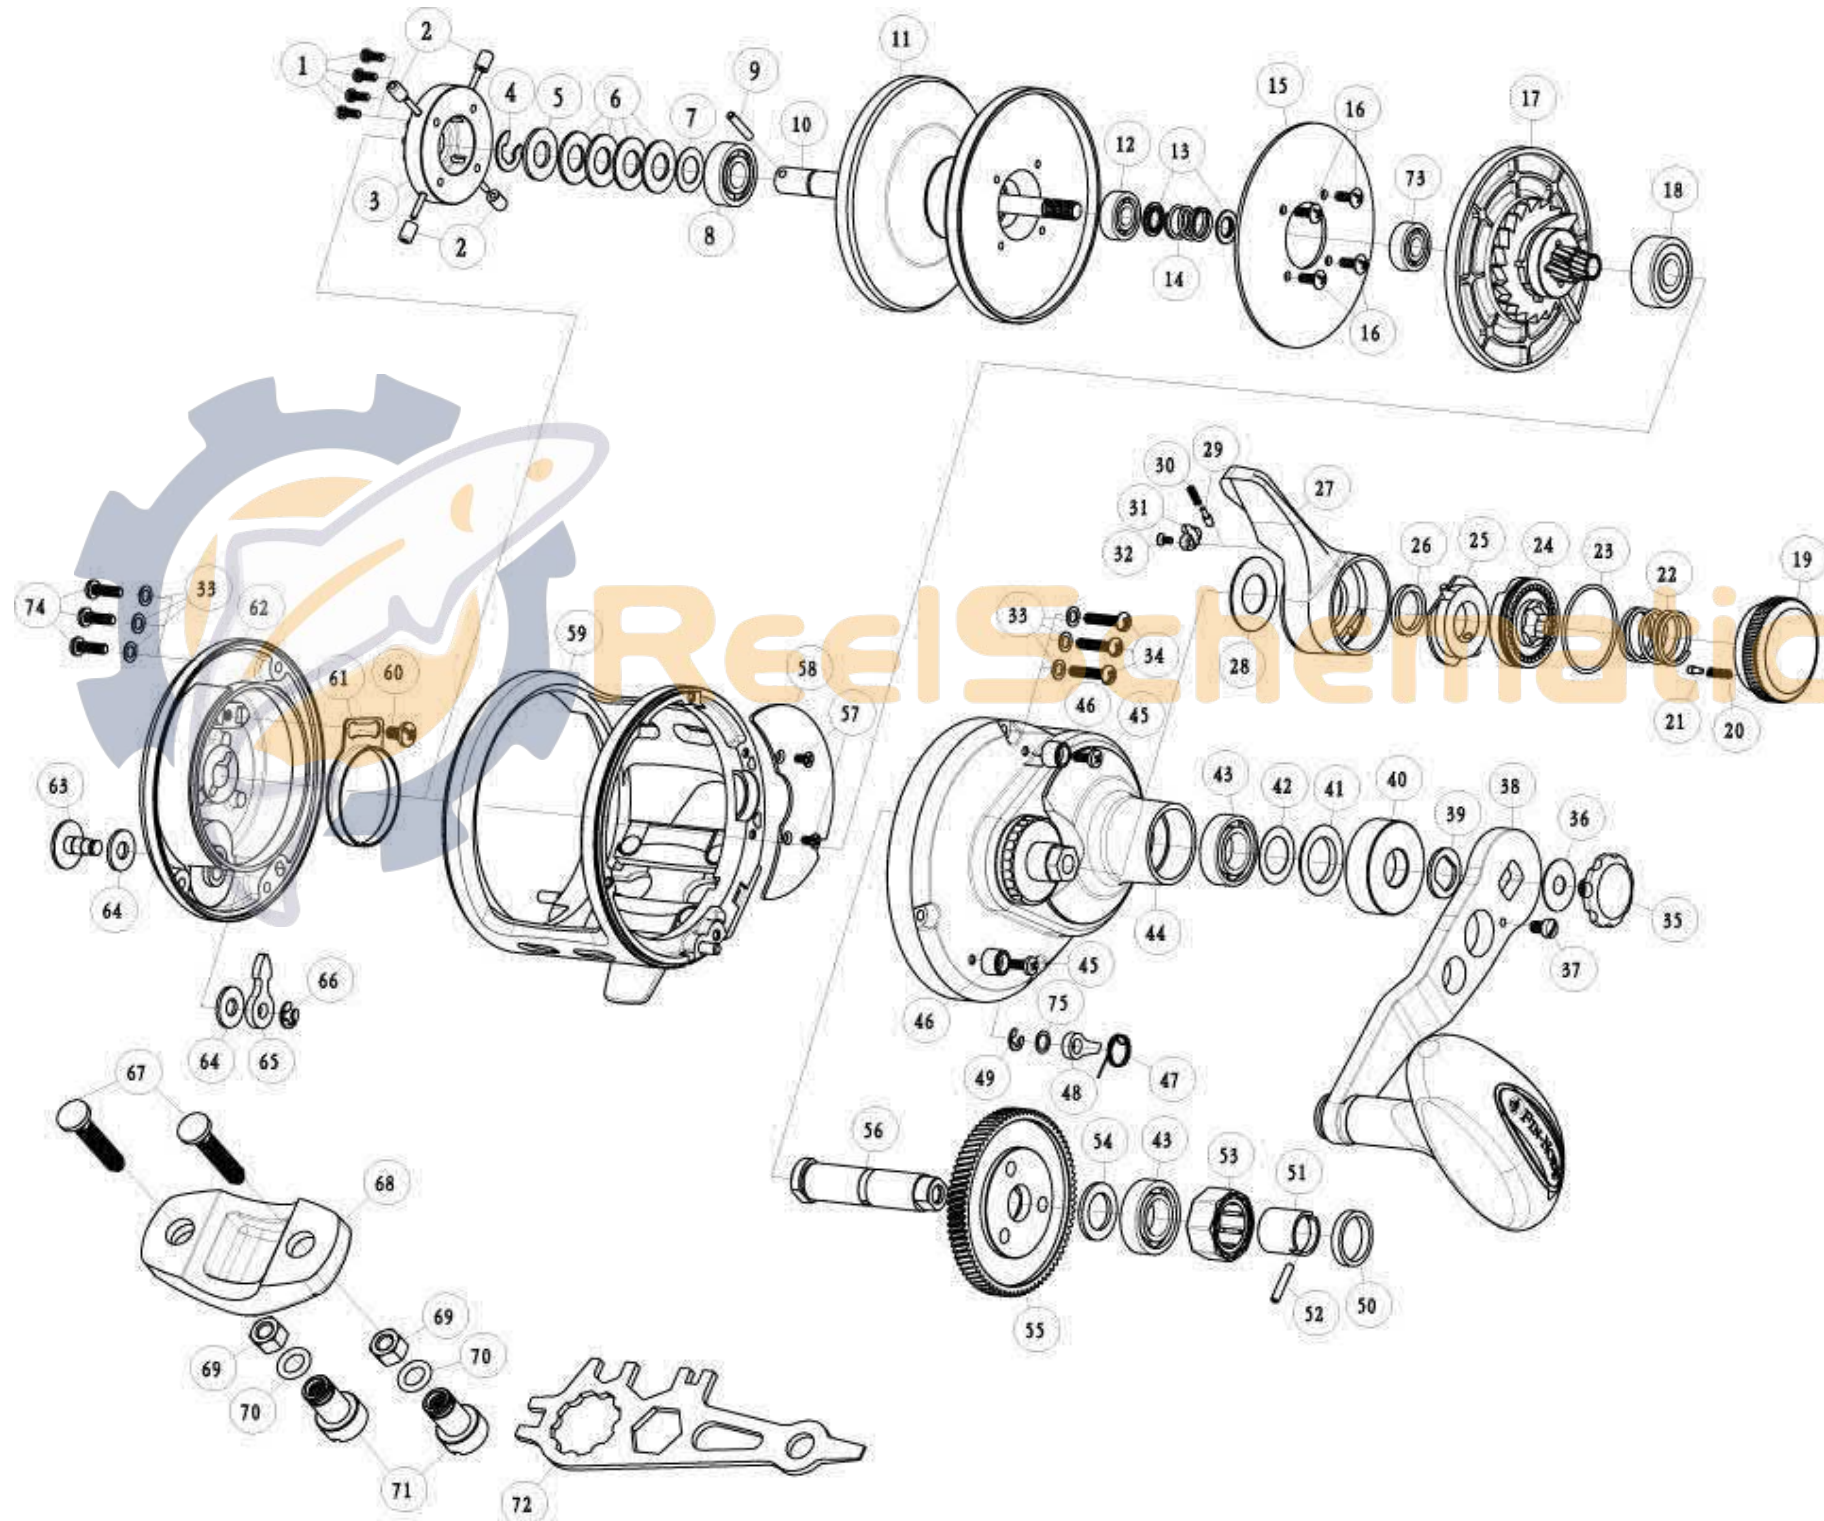

FIN-NOR®

LEGENDARY TACKLE SINCE 1933

Lethal LTL16

FIN-NOR®

LEGENDARY TACKLE SINCE 1933

Lethal LTL16

Fin-Nor Lethal LTL16 Trolling Reel Part List

Key No.	Description	Qty.	LTL16	Key No.	Description	Qty.	LTL16
1	Screw	4	LF057-01	39	Spacer	1	JM160-01
2	Brake Shoe	4	RF044-01	40	Handle Washer	1	JM054-01
3	Bait Click Ratchet Assembly	1	JM329-01	41	Rubber Seal	1	CM172-01
4	E-Clip	1	DF092-01	42	Adjustment Washer	1	DF035-03
5	Spacer	1	DF081-02	43	Ball Bearing	2	CF017-02
6	Drag Spring	4	JF046-01	44	Gear Side Cover Assembly	1	JM324-01
7	Washer	1	CF121-01	45	Screw	2	NF125-01
8	Ball Bearing	1	KF017-02	46	Locating Collar	2	JM118-01
9	Spool Shaft Pin	1	JM093-01	47	Spring	1	JM096-01
10	Spool Shaft	1	JM015-01	48	Anti Reverse Pawl	1	DF063-02
11	Spool	1	JM021-01	49	E-Clip	1	NX092-01
12	Ball Bearing	1	CF117-01	50	Ring	1	KM017-01
13	Collar	2	BF094-01	51	Sleeve	1	MM159-01
14	Spring	1	CF040-01	52	Pin	1	JM093-01
15	Drag Disc	1	JM059-01	53	One Way Clutch	1	RF131-02
16	Screw	4	QW053-07	54	Washer	1	GM035-01
17	Drag Plate Assembly	1	JM348-01	55	Drive Gear	1	MM012-01
18	Ball Bearing	1	VF017-02	56	Crank Shaft	1	MM008-01
19	Pre Set Knob	1	JM029-01	57	Screw	2	CF107-01
20	Spring	1	JM114-01	58	Gear Cover	1	JM143-01
21	Click Pawl	1	JM098-01	59	Frame Assembly	1	JM301-01
22	Click Spring	1	JM040-01	60	Screw	1	RF053-01
23	Rubber Ring	1	JM105-01	61	Click Spring	1	RF022-02
24	Drag Cam A	1	JM028-01	62	Palm Side Cover Assembly	1	JM323-01
25	Drag Cam B Assembly	1	JM353-01	63	Bait Click Lever	1	RF109-01
26	Bushing	1	DF017-01	64	Washer	2	RF081-01
27	Drag Lever	1	JM055-01	65	Bait Click Pawl	1	JM109-01
28	Drag Lever Washer	1	BM038-01	66	Retainer	1	RF020-01
29	Click Pawl	1	CM098-01	67	Screw	2	RF125-01
30	Click Spring	1	KM114-01	68	Rod Clamp	1	RF154-01
31	Cover	1	CM161-01	69	Nut	2	JF003-01
32	Screw	1	DW107-01	70	O-Ring	2	RF105-01
33	Washer	6	GM035-02	71	Nut	2	RF161-01
34	Screw	3	RF057-01	72	Wrench Driver	1	CM113-01
35	Handle Nut	1	CF003-02	73	Ball Bearing	1	CF117-02
36	Washer	1	KM035-01	74	Screw	3	RF057-02
37	Handle Nut Screw	1	CF065-01	75	Adjustment Washer	1	PM035-01
38	Handle Arm Assembly	1	MM318-02				